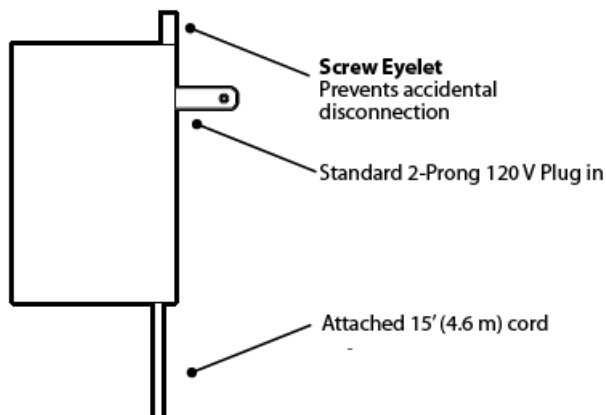

### Economical power monitoring solution

- Connects to any alarm panel.
- Detect power loss by plugging this into standard outlet.
- 3-8 minute power interruption closes the dry contact.
- • Built in time delay 3-8 minutes to avoid nuisance alarms.

## Specifications

Application	Standard 2 blade 120VAC outlet
Contact Rating	500mA @ 30 VAC/VDC
Time Delay	3 to 8 minutes, not adjustable
Operating Range	40° to 100° F (5° to 37° C) Non-condensing environment. Indoor use only.
Weight	9.3 oz. (0.26 kg)
Dimensions	2.25 x 2 x 3" (5.7 x 5.1 x 7.6 cm)
Mounting	Standard eyelet and included mounting screw